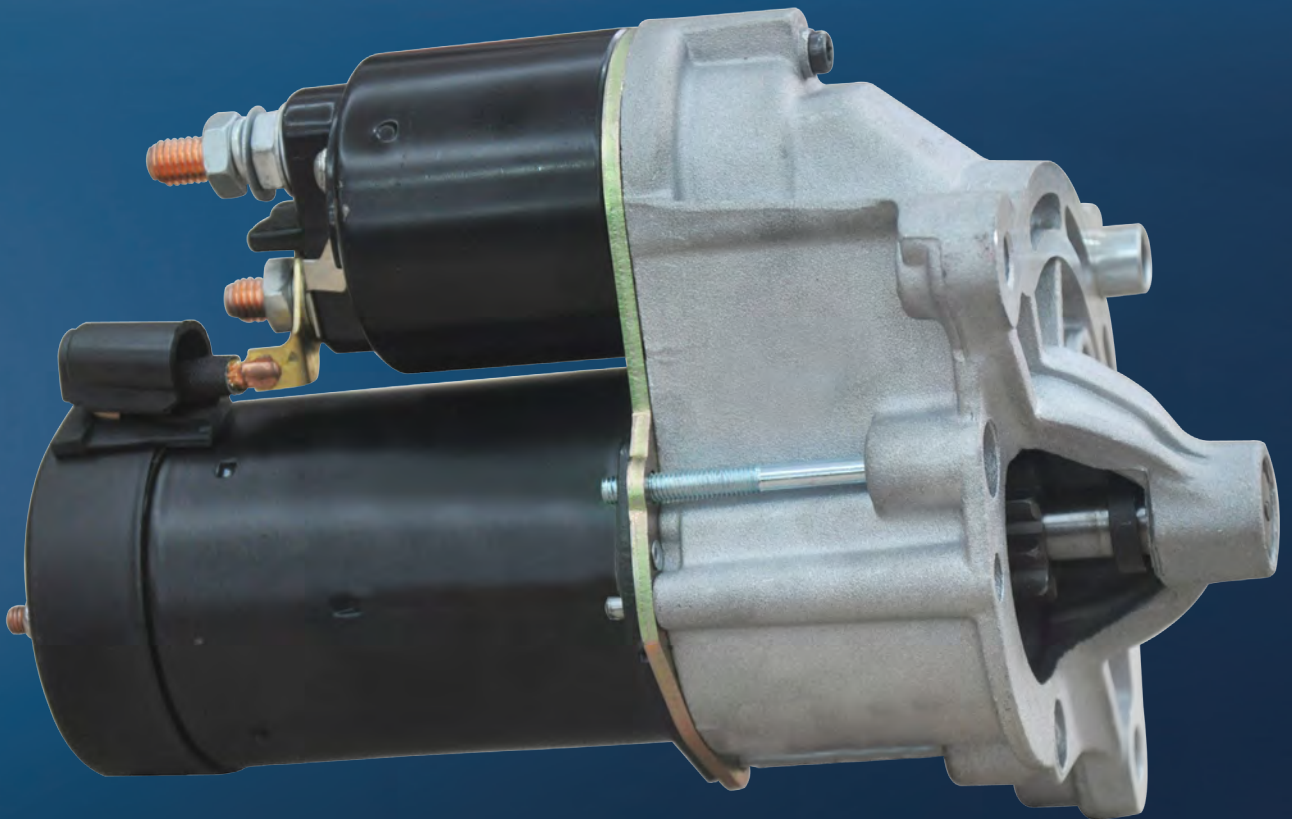

STARTER VALEO

www.auto-marco.com

*Experience
Service
Trust*

O.E.M names and numbers are used for reference purposes only.

VALEO D6G/GS

		
<p align="center">SVA042</p>	<p align="center">SVA093</p>	<p align="center">SVA094</p>
<p>Replace: D6G1 D6G32 References: CS1346 Applications: FIAT Descriptions: 12V 1.3KW 9T CW</p>	<p>Replace: D6G3 References: CS581 Applications: PEUGEOT 307 Descriptions: 1.3KW 12V 9T</p>	<p>Replace: D6G5 References: 31205 Applications: MERCEDES-BENZ Descriptions: 1.3KW 12V 9T</p>
		
<p align="center">SVA095</p>	<p align="center">SVA033</p>	<p align="center">SVA096</p>
<p>Replace: D6GS11 References: CS1294 Applications: VW MT AUDI A3 2.0L Descriptions: 1.3KW 12V 10T</p>	<p>Replace: D6GS12 References: CS1330 Applications: AUDI VOLKSWAGEN Descriptions: 1.3KW 12V 10T</p>	<p>Replace: D6GS13 References: CS1324 Applications: VOLKSWAGEN GOLF Descriptions: 1.3KW 12V 10T</p>
		
<p align="center">SVA097</p>	<p align="center">SVA098</p>	<p align="center">SVA099</p>
<p>Replace: D6GS14 References: CS1347 Applications: VOLKSWAGEN GOLF PASSAT Descriptions: 1.3KW 12V 10T</p>	<p>Replace: D6GS19 References: CS1401 Applications: VOLKSWAGEN AUDI Descriptions: 1.3KW 12V 9T</p>	<p>Replace: D6GS33 References: STR54081 Applications: FIAT OPEL Descriptions: 1.3KW 12V 9T CW</p>

VALEO D6G/GS

		
<p align="center">SVA100</p>	<p align="center">SVA101</p>	<p align="center">SVA102</p>
<p>Replace: D6GS35 References: Applications: NEW JETTA GOLF Descriptions: 1.1KW 12V 10T</p>	<p>Replace: D6G70 References: Applications: HAIMA Descriptions: 1.0KW 12V 9T</p>	<p>Replace: D6GC301 References: Applications: Descriptions: 1.4KW 12V 9T</p>
		
<p align="center">SVA129</p>	<p align="center">SVA073</p>	
<p>Replace: D6GC203 References: Applications: Descriptions: 1.1KW 12V 8T</p>	<p>Replace1: D6G33 438211 Replace2: 55217673 93190320 References: CS1334 33168 Applications: Fiat Linea Lancia Musa Opel Universal Vauxhall Universal Descriptions: 1.3KW 12V 9T</p>	